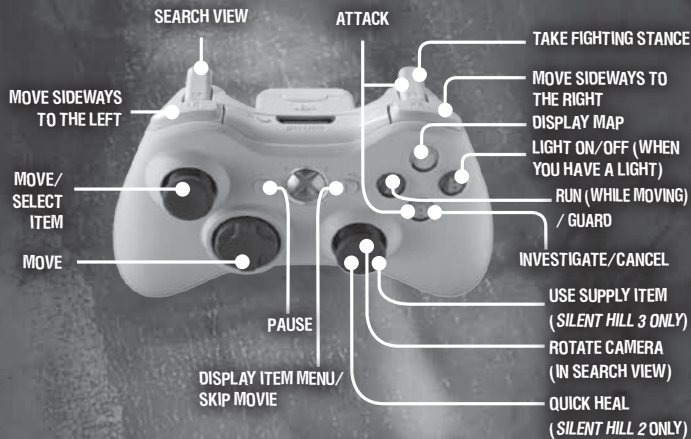

GAME CONTROLS

XBOX 360 CONTROLLER